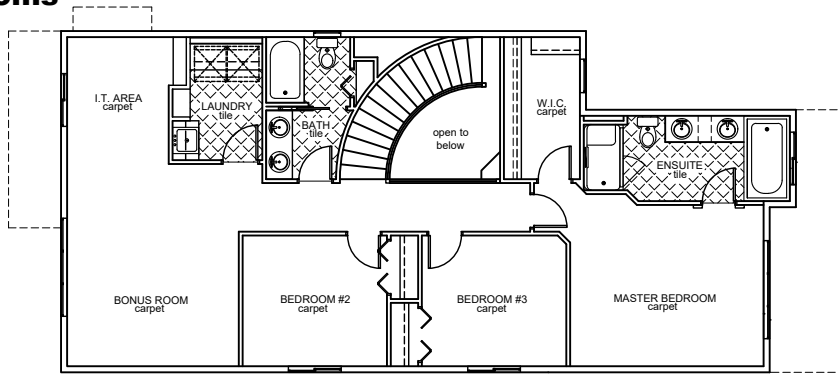

Job # 2277

Andrea I: 2258ft²

1612 - 157 Street SW (Glenriding)

- ✓ **Vinyl Plank throughout Main Floor**
- ✓ **9'-1" Ceiling on Main Floor**
- ✓ **Tile in all Upper Floor Bathrooms**
- ✓ **Fireplace**
- ✓ **Quartz Countertops in Kitchen & Bathrooms**
- ✓ **Coffered Ceiling in Nook**
- ✓ **Railing**
- ✓ **Chimney Style Hoodfan**
- ✓ **5 Piece Ensuite (Soaker Tub & Stand-Up Shower)**

Upper Floor Area: 1228ft²

Main Floor Area: 1031ft²