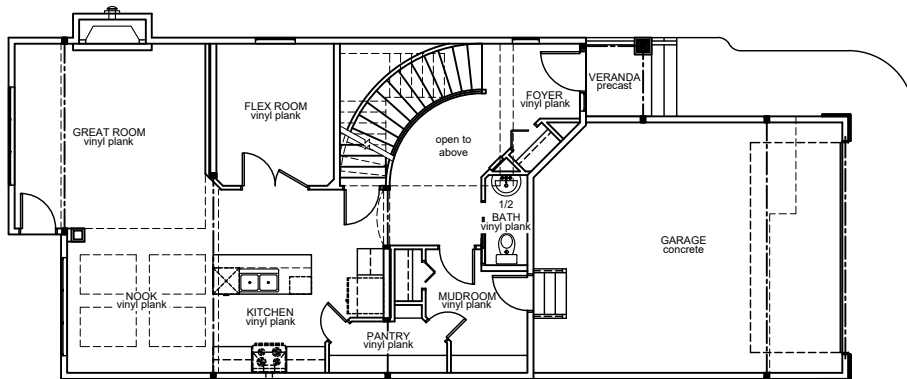

Job # 2277

Andrea I: 2258ft²

1612 - 157 Street SW (Glenriding)

- ✓ **Vinyl Plank throughout Main Floor**
- ✓ **9'-1" Ceiling on Main Floor**
- ✓ **Tile in all Upper Floor Bathrooms**
- ✓ **Fireplace**
- ✓ **Quartz Countertops in Kitchen & Bathrooms**
- ✓ **Coffered Ceiling in Nook**
- ✓ **Railing**
- ✓ **Chimney Style Hoodfan**
- ✓ **5 Piece Ensuite (Soaker Tub & Stand-Up Shower)**

Upper Floor Area: 1228ft²

Main Floor Area: 1031ft²