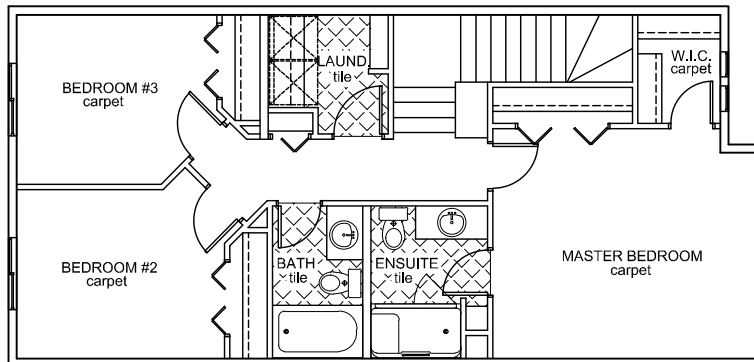

**Job # 2343**

**Ravello IA: 1590 ft<sup>2</sup>**

**1231 Watt Drive SW (Walker Summit)**

- ✓ **9'-1" Main Floor Ceiling Height**
- ✓ **Vinyl Plank throughout Main Floor**
- ✓ **Quartz Countertops in Kitchen & Bathrooms**
- ✓ **Tile in all Second Floor Bathrooms**
- ✓ **Stand-Up Shower in Ensuite**
- ✓ **Railing Throughout**
- ✓ **Side Entrance**
- ✓ **Electric Fireplace in Great Room**
- ✓ **Detached Garage Included**

Upper Floor Area: 765 sqft

Main Floor Area: 825 sqft