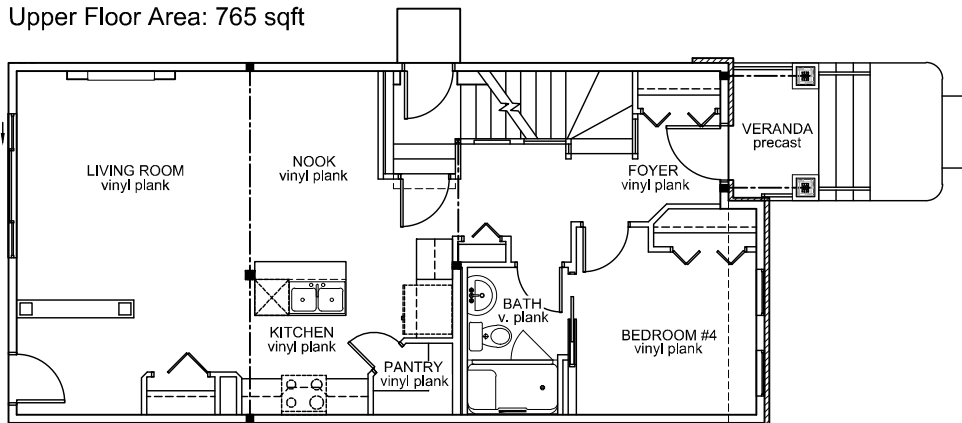

**Job # 2343**

**Ravello IA: 1590 ft<sup>2</sup>**

**1231 Watt Drive SW (Walker Summit)**

- ✓ **9'-1" Main Floor Ceiling Height**
- ✓ **Vinyl Plank throughout Main Floor**
- ✓ **Quartz Countertops in Kitchen & Bathrooms**
- ✓ **Tile in all Second Floor Bathrooms**
- ✓ **Stand-Up Shower in Ensuite**
- ✓ **Railing Throughout**
- ✓ **Side Entrance**
- ✓ **Electric Fireplace in Great Room**
- ✓ **Detached Garage Included**

Upper Floor Area: 765 sqft

Main Floor Area: 825 sqft