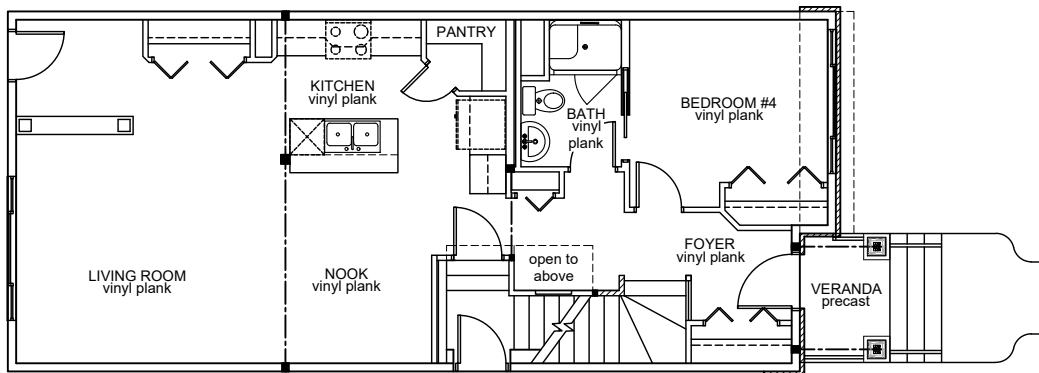

**Job # 2266**

**Ravello I: 1749ft<sup>2</sup>**

**5250 - 22A Avenue SW (Walker Summit)**

- ✓ **Vinyl Plank throughout Main Floor**
- ✓ **Quartz Countertops in Kitchen & Bathrooms**
- ✓ **Tile in all Second Floor Bathrooms**
- ✓ **Side Entrance**
- ✓ **Detached Garage Included**

Upper Floor Area: 844 ft<sup>2</sup>

Main Floor Area: 905ft<sup>2</sup>