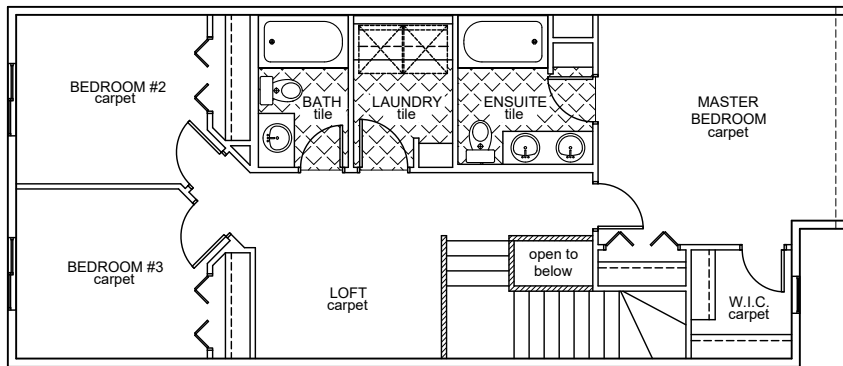

**Job # 2266**

**Ravello I: 1749ft<sup>2</sup>**

**5250 - 22A Avenue SW (Walker Summit)**

- ✓ **Vinyl Plank throughout Main Floor**
- ✓ **Quartz Countertops in Kitchen & Bathrooms**
- ✓ **Tile in all Second Floor Bathrooms**
- ✓ **Side Entrance**
- ✓ **Detached Garage Included**

Upper Floor Area: 844 ft<sup>2</sup>

Main Floor Area: 905ft<sup>2</sup>