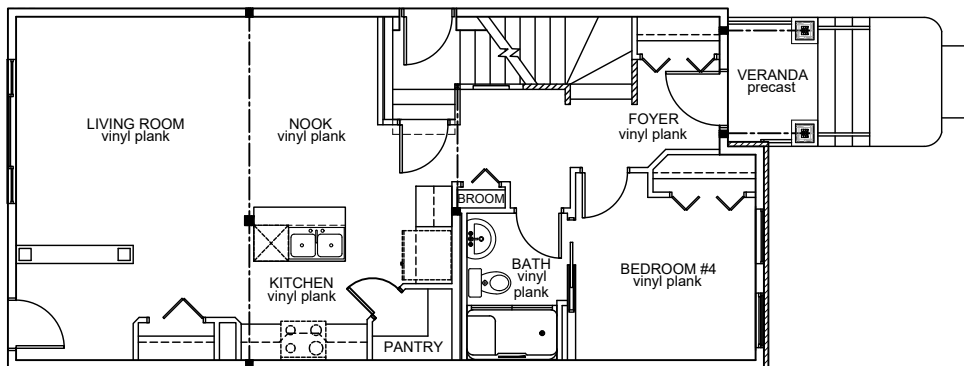

**Job # 2219**

**Ravello I: 1590ft<sup>2</sup>**

**17707 - 62 Street NW (McConachie)**

- ✓ **Vinyl Plank Flooring on Main Floor**
- ✓ **Quartz Countertops in Kitchen & Bathrooms**
- ✓ **9'-1" Ceiling on Main Floor**
- ✓ **Tile in all Second Floor Bathrooms**
- ✓ **Side Entrance**
- ✓ **Detached Garage Included**

Upper Floor Area: 765 sqft

Main Floor Area: 825 sqft