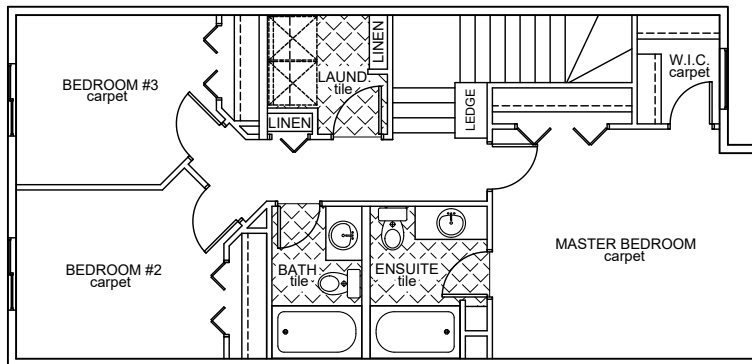

**Job # 2219**

**Ravello I: 1590ft<sup>2</sup>**

**17707 - 62 Street NW (McConachie)**

- ✓ **Vinyl Plank Flooring on Main Floor**
- ✓ **Quartz Countertops in Kitchen & Bathrooms**
- ✓ **9'-1" Ceiling on Main Floor**
- ✓ **Tile in all Second Floor Bathrooms**
- ✓ **Side Entrance**
- ✓ **Detached Garage Included**

Upper Floor Area: 765 sqft

Main Floor Area: 825 sqft