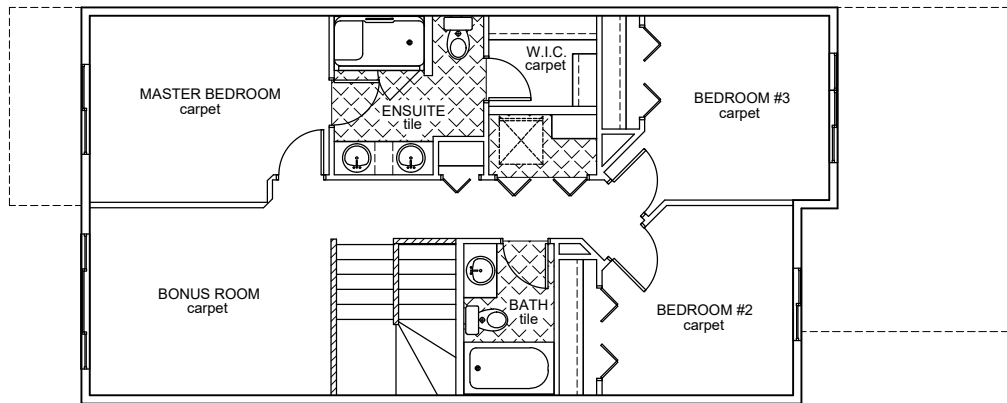

**Job # 2251**

**Dugenta VII: 1596ft<sup>2</sup>**

**6608-62 Avenue, Beaumont**

**(Dansereau Meadows)**

- ✓ **9'-1" Main Floor Ceiling**
- ✓ **Vinyl Plank throughout Main Floor**
- ✓ **Quartz Countertops in Kitchen**
- ✓ **Tile in Full Bathrooms**
- ✓ **Stand-up Shower in Ensuite**

Upper Floor Area: 847 sqft

Main Floor Area: 749 sqft