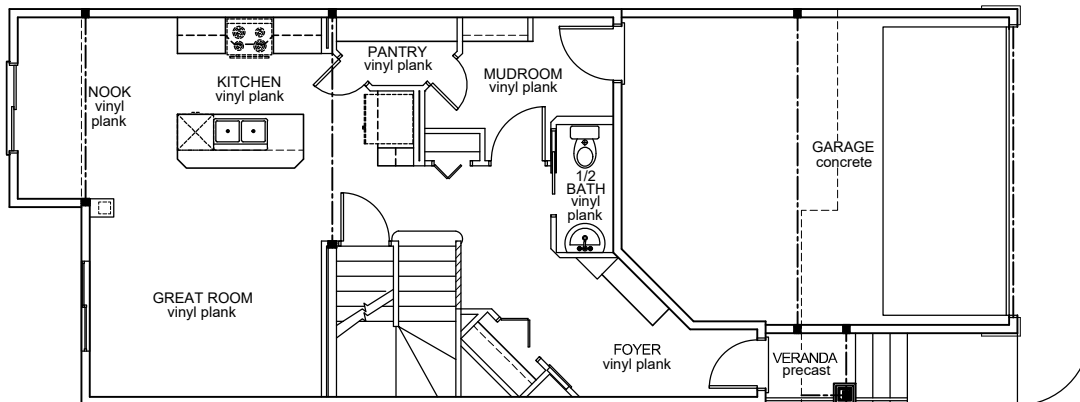

**Job # 2251**

**Dugenta VII: 1596ft<sup>2</sup>**

**6608-62 Avenue, Beaumont**

**(Dansereau Meadows)**

- ✓ **9'-1" Main Floor Ceiling**
- ✓ **Vinyl Plank throughout Main Floor**
- ✓ **Quartz Countertops in Kitchen**
- ✓ **Tile in Full Bathrooms**
- ✓ **Stand-up Shower in Ensuite**

Upper Floor Area: 847 sqft

Main Floor Area: 749 sqft