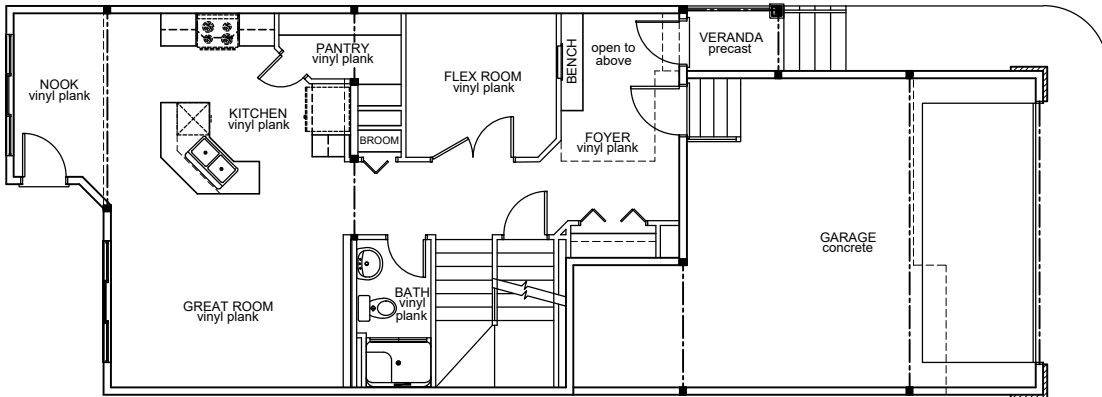

Job # 2194

Messina III: 1911ft²

5233 - 22A Avenue SW

(Walker Summit)

- ✓ **9'-1" Ceiling on Main Floor**
- ✓ **Vinyl Plank Flooring on Main Floor**
- ✓ **Side Entrance**
- ✓ **Tile in all Second Floor Bathrooms**
- ✓ **Full Bathroom on Main Floor**
- ✓ **Quartz Countertops in Kitchen & Bathrooms**

Upper Floor Area: 1036 sqft

Main Floor Area: 875 sqft