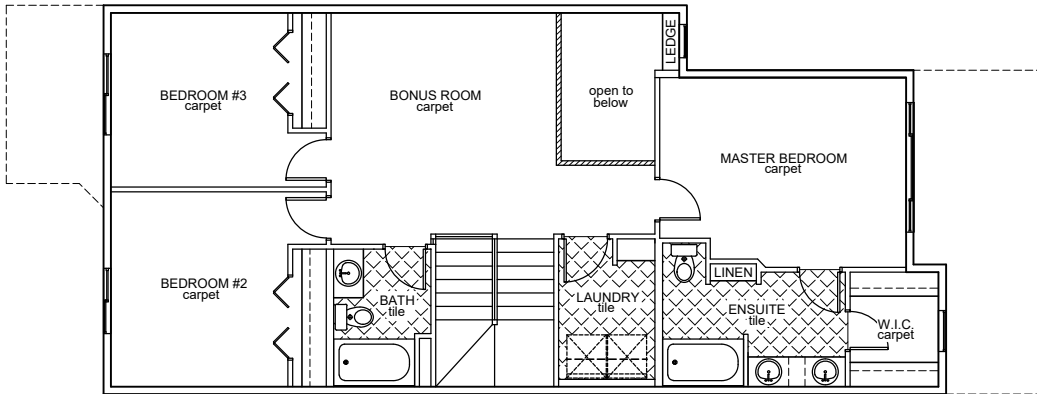

Job # 2194

Messina III: 1911ft²

5233 - 22A Avenue SW

(Walker Summit)

- ✓ **9'-1" Ceiling on Main Floor**
- ✓ **Vinyl Plank Flooring on Main Floor**
- ✓ **Side Entrance**
- ✓ **Tile in all Second Floor Bathrooms**
- ✓ **Full Bathroom on Main Floor**
- ✓ **Quartz Countertops in Kitchen & Bathrooms**

Upper Floor Area: 1036 sqft

Main Floor Area: 875 sqft