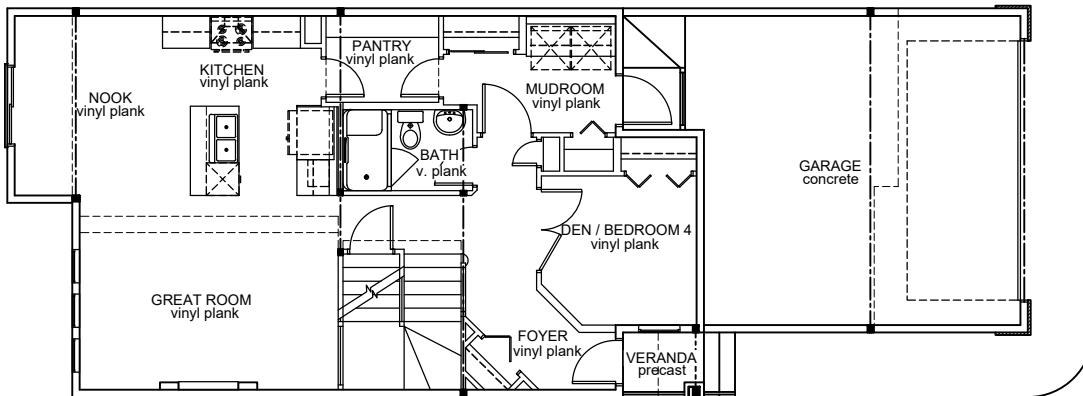

Job # 2304

Salerno III-M: 1853 ft²

6630-65 Avenue (Dansereau Meadows)

- ✓ **9'-1" Main Floor Ceiling Height**
- ✓ **Vinyl Plank throughout Main Floor**
- ✓ **Quartz Countertops in Kitchen & Bathrooms**
- ✓ **Full Bathroom on Main Floor**
- ✓ **Chimney Hoodfan**
- ✓ **Tile in all Second Floor Bathrooms**
- ✓ **Electric Fireplace in Great Room**
- ✓ **Stand-Up Shower in Ensuite**
- ✓ **Railing Throughout**
- ✓ **Side Entrance**

Upper Floor Area: 926 sqft

Main Floor Area: 927 sqft