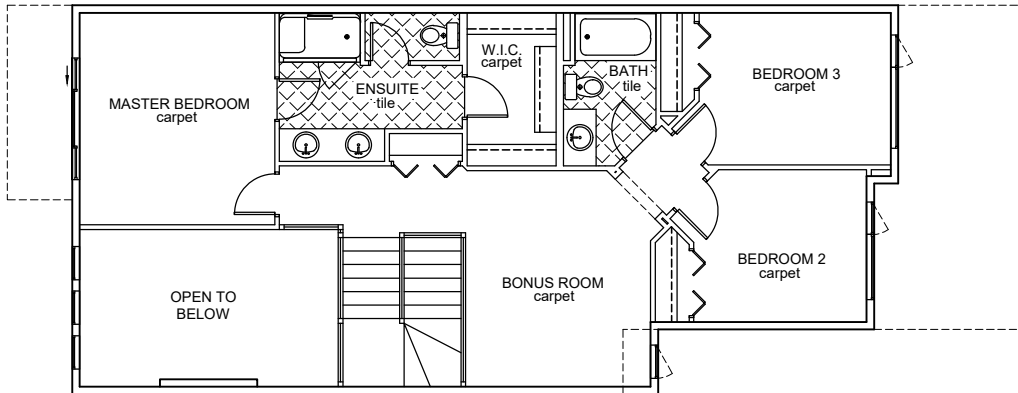

Job # 2304

Salerno III-M: 1853 ft²

6630-65 Avenue (Dansereau Meadows)

- ✓ **9'-1" Main Floor Ceiling Height**
- ✓ **Vinyl Plank throughout Main Floor**
- ✓ **Quartz Countertops in Kitchen & Bathrooms**
- ✓ **Full Bathroom on Main Floor**
- ✓ **Chimney Hoodfan**
- ✓ **Tile in all Second Floor Bathrooms**
- ✓ **Electric Fireplace in Great Room**
- ✓ **Stand-Up Shower in Ensuite**
- ✓ **Railing Throughout**
- ✓ **Side Entrance**

Upper Floor Area: 926 sqft

Main Floor Area: 927 sqft