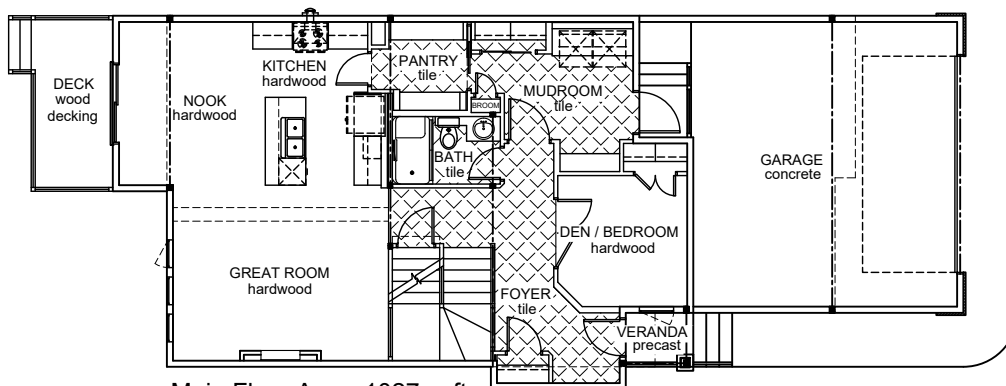

Job # 2099

Salerno I: 2044 ft²

3706 - 45 Avenue (Triomphe)

- ✓ **9'-1" Ceiling on Main Floor**
- ✓ **Hardwood & Tile on Main Floor**
- ✓ **Quartz Countertops in Kitchen & Bathrooms**
- ✓ **Electric Fireplace in Great Room**
- ✓ **Stain-Grade Railing with Metal Spindles**
- ✓ **Tile in all Bathrooms**
- ✓ **Security System**
- ✓ **Triple-Pane Windows**
- ✓ **Rear Wood Deck with Wood Railing**
- ✓ **Full Bathroom on Main Floor with Stand-Up Shower**

Upper Floor Area: 1017 sqft

Main Floor Area: 1027 sqft