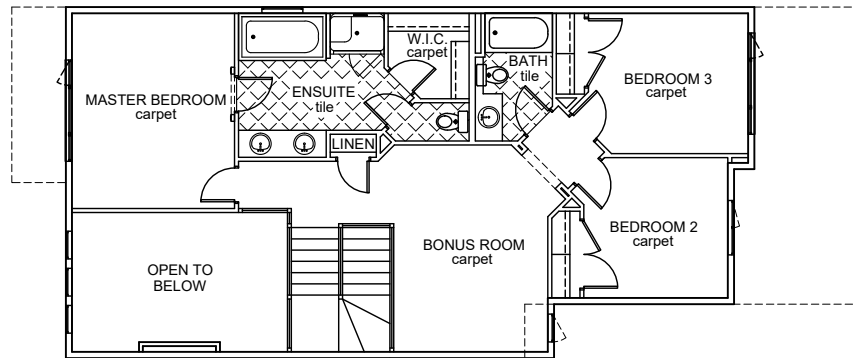

Job # 2099

Salerno I: 2044 ft²

3706 - 45 Avenue (Triomphe)

- ✓ **9'-1" Ceiling on Main Floor**
- ✓ **Hardwood & Tile on Main Floor**
- ✓ **Quartz Countertops in Kitchen & Bathrooms**
- ✓ **Electric Fireplace in Great Room**
- ✓ **Stain-Grade Railing with Metal Spindles**
- ✓ **Tile in all Bathrooms**
- ✓ **Security System**
- ✓ **Triple-Pane Windows**
- ✓ **Rear Wood Deck with Wood Railing**
- ✓ **Full Bathroom on Main Floor with Stand-Up Shower**

Upper Floor Area: 1017 sqft

Main Floor Area: 1027 sqft