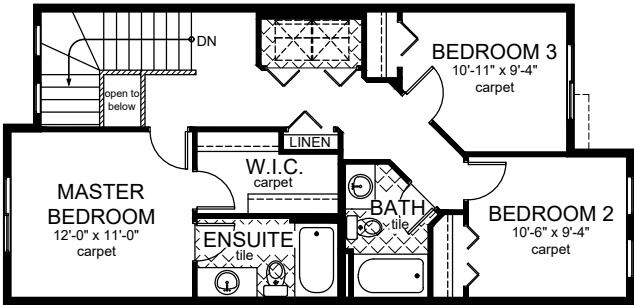

Orvieto I

1,446 Sq.Ft.
Two-Storey
20'-0" Pocket
9'-1" Ceiling
Date: May 6, 2020

Upper Floor Area: 721 SQ. FT.
(shown with Avanti Specifications)

Optional
Built-in Bench
Seating

Main Floor Area: 725 SQ. FT.
(9'-1" Main Floor Ceiling)