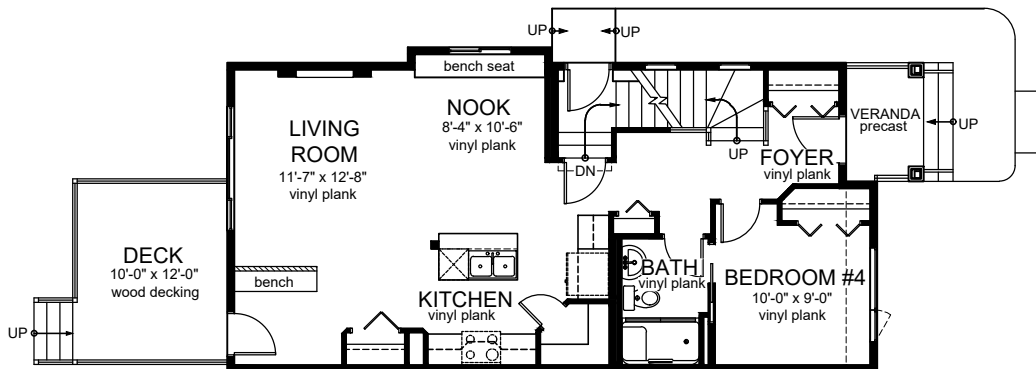

Ravello I

4th Bedroom Option

1,599 Sq.Ft.
Two-Storey RPL
20 ft. wide

Upper Floor Plan - 765 sq.ft.
(shown with Avanti Specifications)

Main Floor Plan - 834 sq.ft.
9'-1" Main Floor Ceiling
(shown with Avanti Specifications)