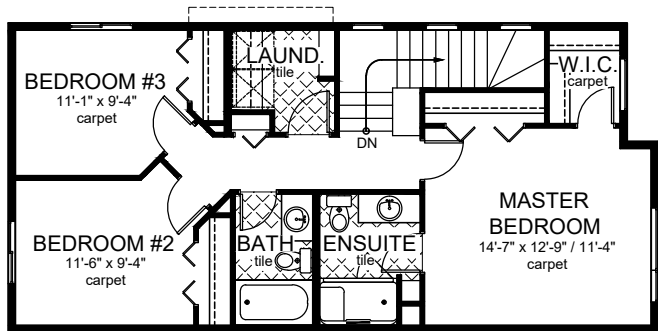

Ravello I

4th Bedroom Option

1,599 Sq.Ft.
Two-Storey RPL
20 ft. wide

Upper Floor Plan - 765 sq.ft.
(shown with Avanti Specifications)

Main Floor Plan - 834 sq.ft.
9'-1" Main Floor Ceiling
(shown with Avanti Specifications)